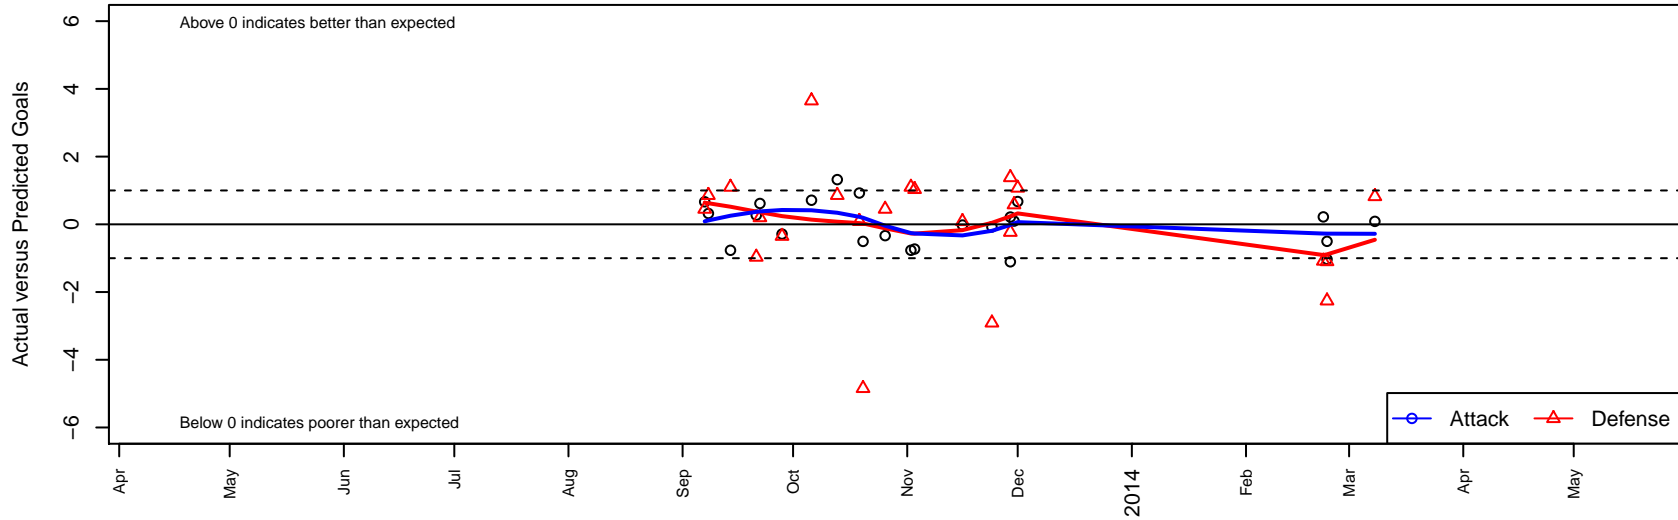

Newport Mesa SC Waves B00

, CAS
 B00 total strength=1204
 attack=4.77 defense=3.45
 fall league = SCDL FI1 U13
 notes= JL
 alt names used:
 Newport Mesa SC Waves B13-JL
 NEWPORT MESA WAVES (CAS)
 Newport Mesa SC-BU13 Waves

Venues played:
 SCDL FI1 U13
 SoCal DL Fall Showcase All Flights U13
 LV Thanksgiving Classic LVTC Boys U-13 Golc
 SoCal National Cup B00

Newport Mesa SC Waves B00
 Dots are actual minus expected GF (blue circles) and GA (red triangles).
 Blue line is smoothed change in attack strength. Red is smoothed change in defense strength.